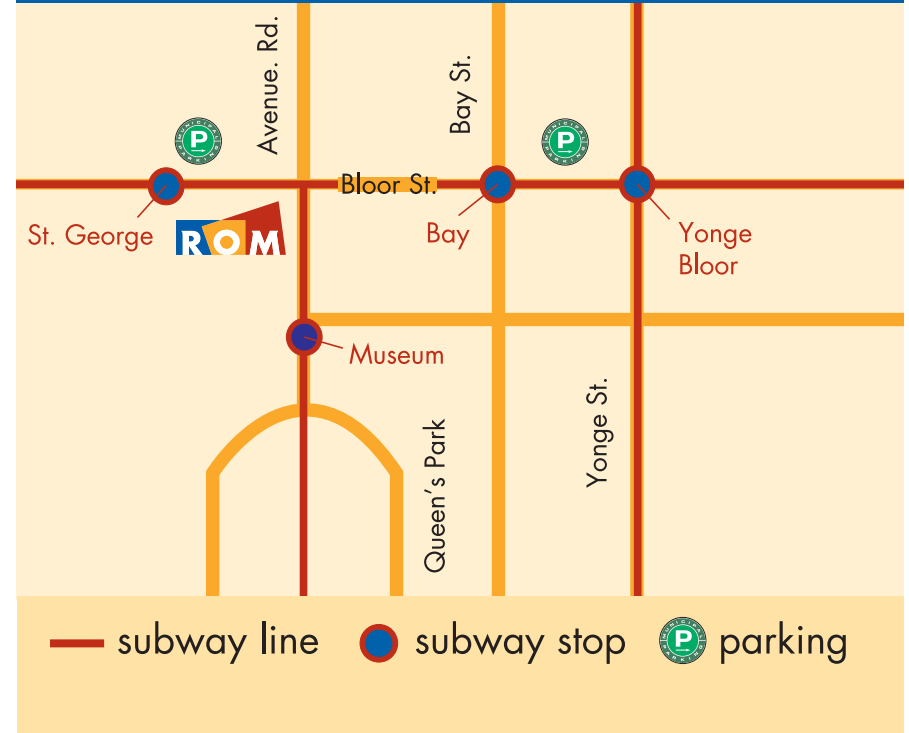

Approaches to downtown Toronto

Close-up of downtown Toronto

Royal Ontario Museum, 100 Queen's Park
Toronto, Ontario, M5S 2C6